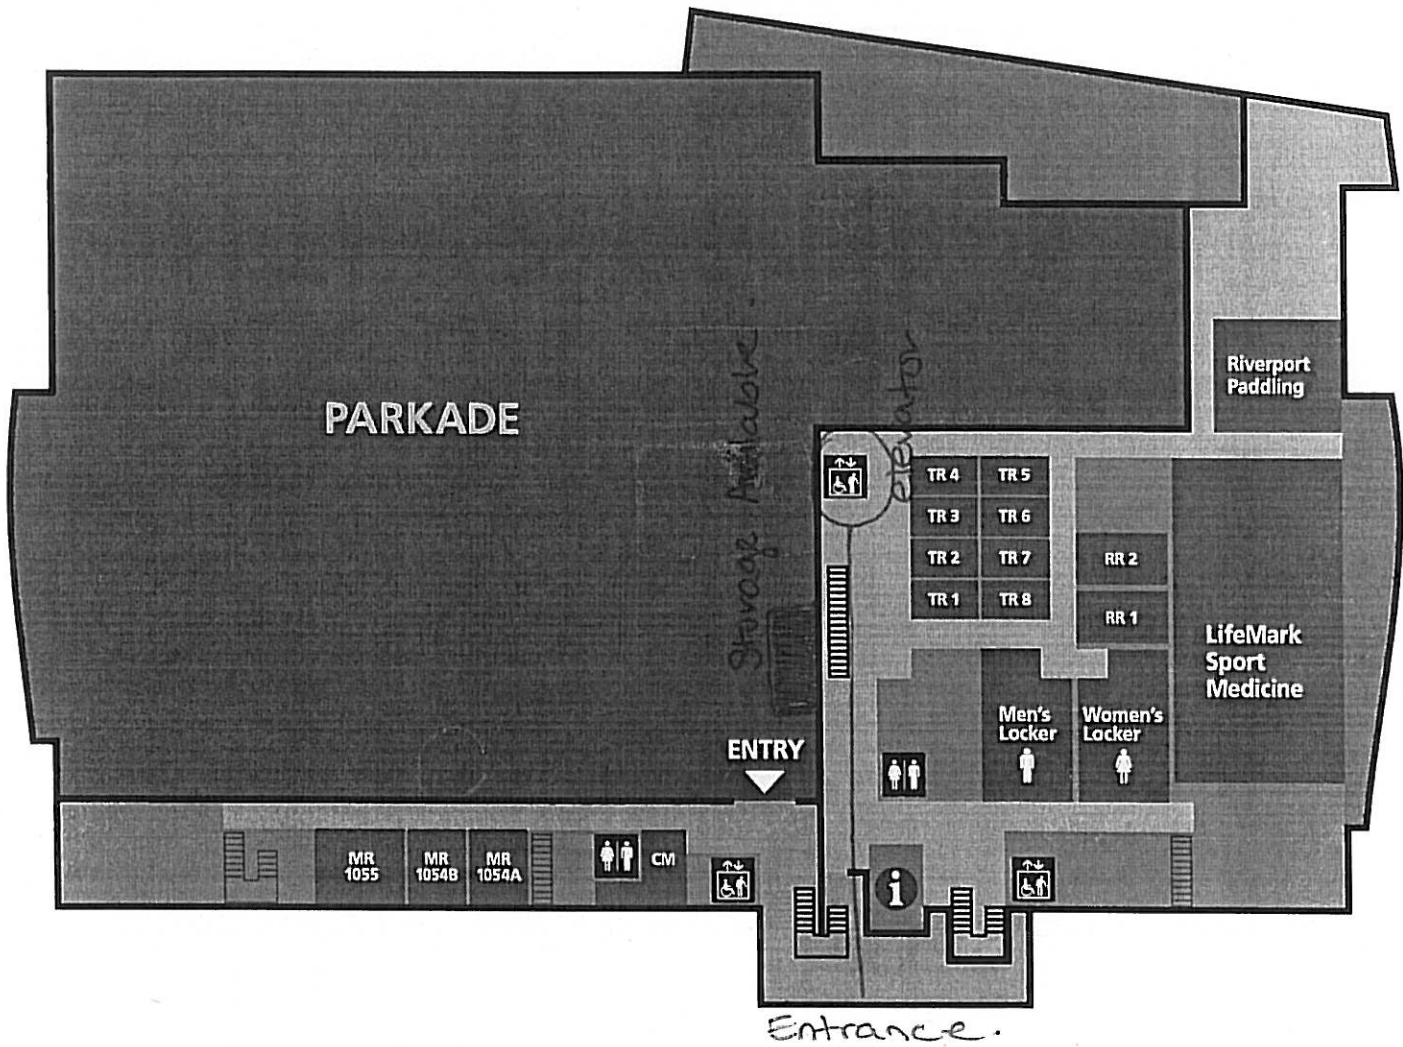

LEVEL 3

Fitness Centre
Legacy Suite

LEVEL 2

Courts
Equipment Room
Group Fitness Studio (GF)
Ice
Multi-purpose Rooms (MP)
Skate Shop (SS)
Track

LEVEL 1

Child Minding (CM)
LifeMark Sport Medicine
Locker Rooms
Meeting Rooms (MR)
Parkade
Referee Rooms (RR)
Riverport Paddling
Team Rooms (TR)